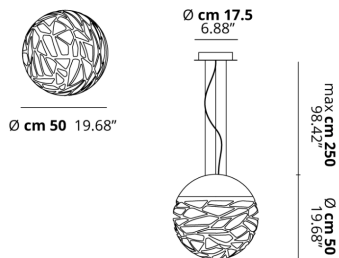

KELLY

Medium Sphere 50

FEATURES

- Frame:** Metal
- Diffusor:** Glass
- Dimmable:** Yes
- Dimmer:** Not Included
- Bulb:** Not Included

BULB

-  **E27 Classic A60** 3 x max 46W eco
- or _____
-  **E27 CFL [compact]** 3 x max 23W
- or _____
-  **E27 LED** 3 x max available

SPECIFICATION SHEET

CERTIFICATION

PHOTOMETRIC CURVE

FRAME

-  Coppery Bronze
-  Matte White 9010

DIFFUSOR

-  Glossy White
-  Glossy White

LED COLOUR