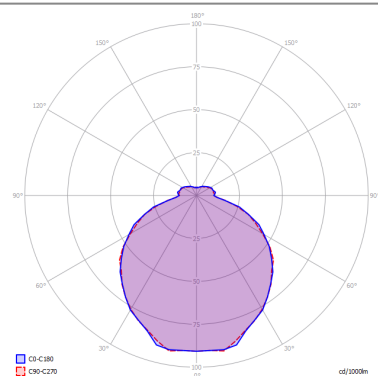

KELLY

Medium Sphere 50

FEATURES

- Frame:** Metal
- Diffusor:** Glass
- Dimmable:** Yes
- Dimmer:** Not Included
- Bulb:** Not Included

BULB

-  **E27 Classic A60** 3 x max 46W eco
- or _____
-  **E27 CFL [compact]** 3 x max 23W
- or _____
-  **E27 LED** 3 x max available

SPECIFICATION SHEET

CERTIFICATION

PHOTOMETRIC CURVE

FRAME

-  Coppery Bronze
-  Matte White 9010

DIFFUSOR

-  Glossy White
-  Glossy White

LED COLOUR